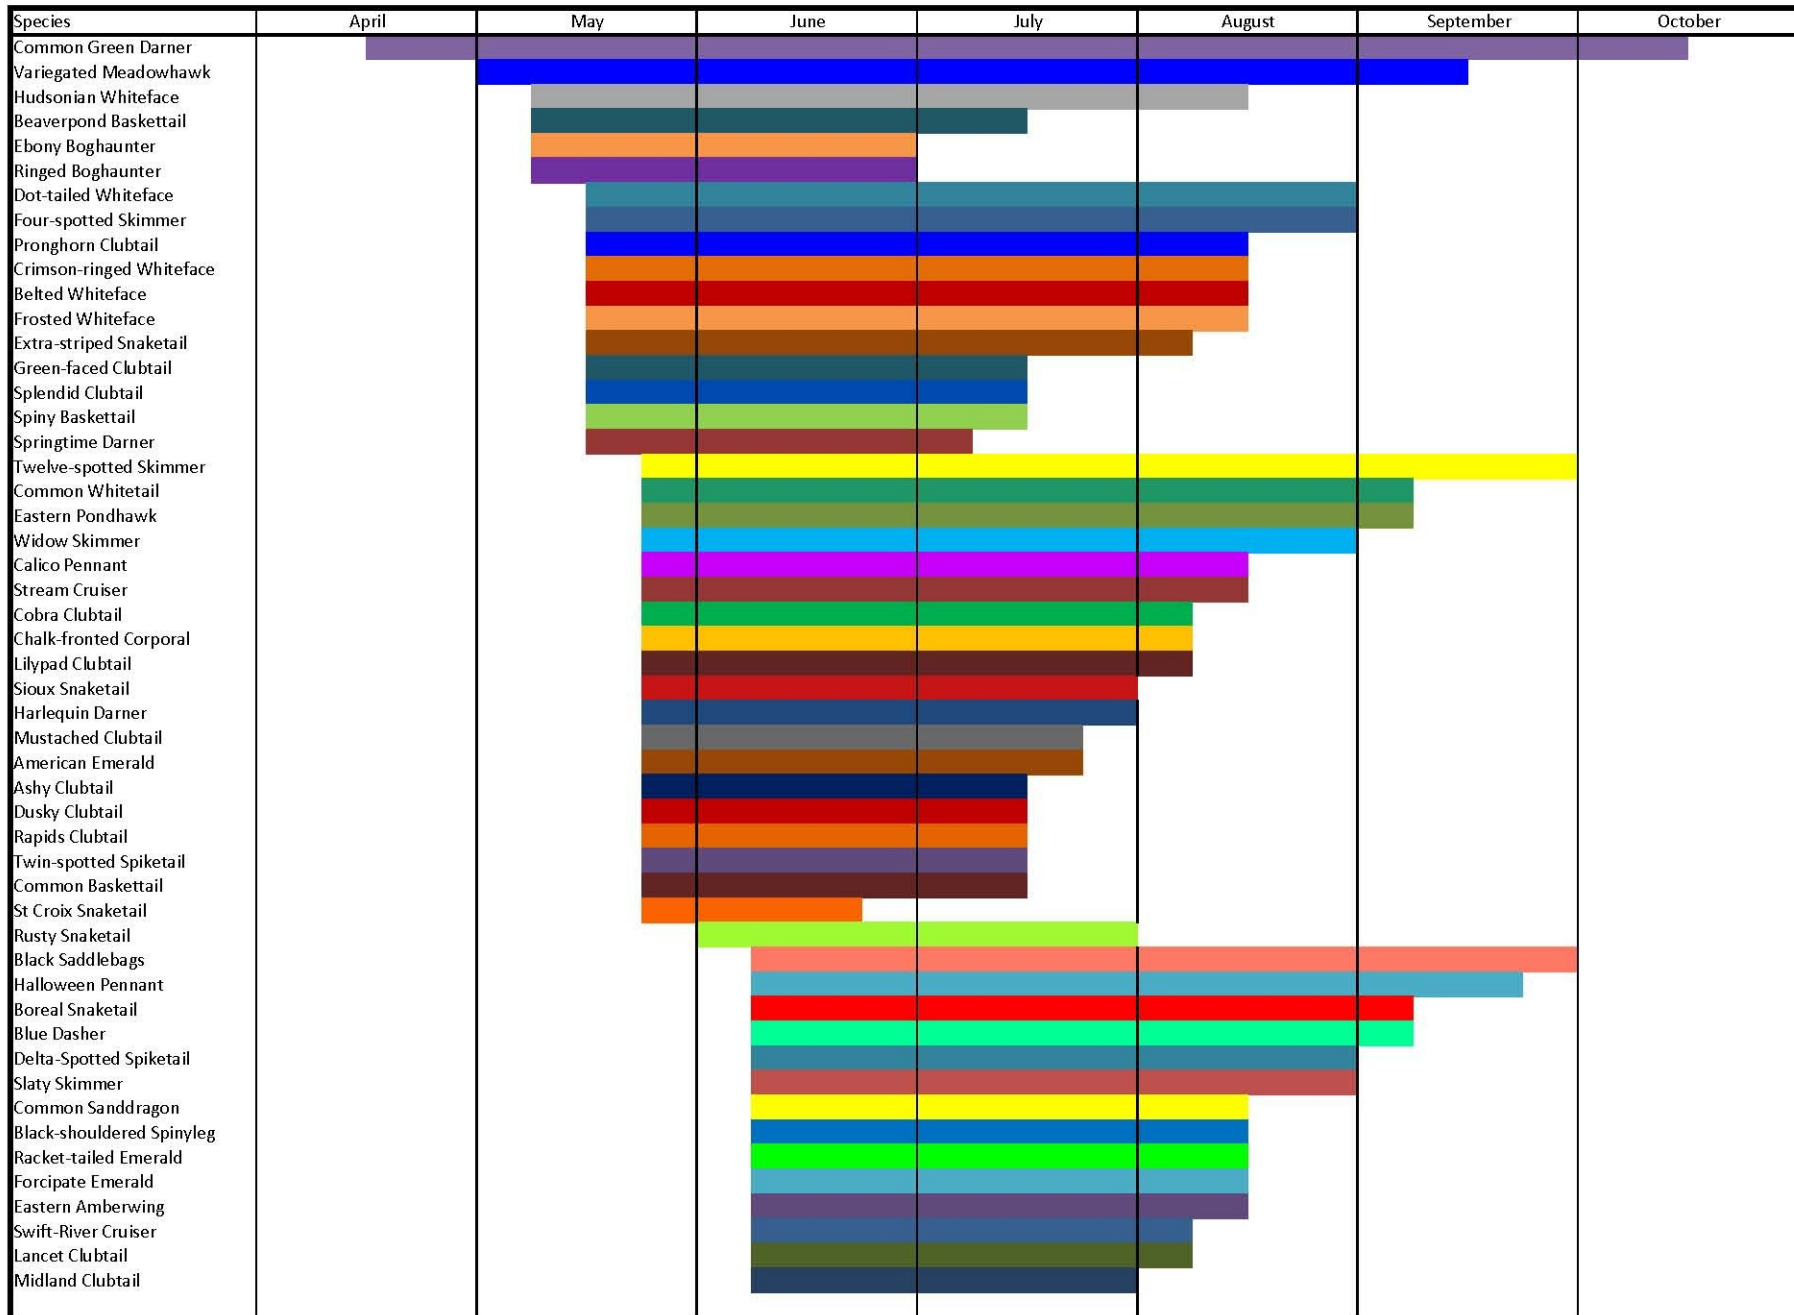

Minnesota and Wisconsin Dragonfly Phenology Chart

Listed chronologically

Minnesota and Wisconsin Dragonfly Phenology Chart

Listed chronologically