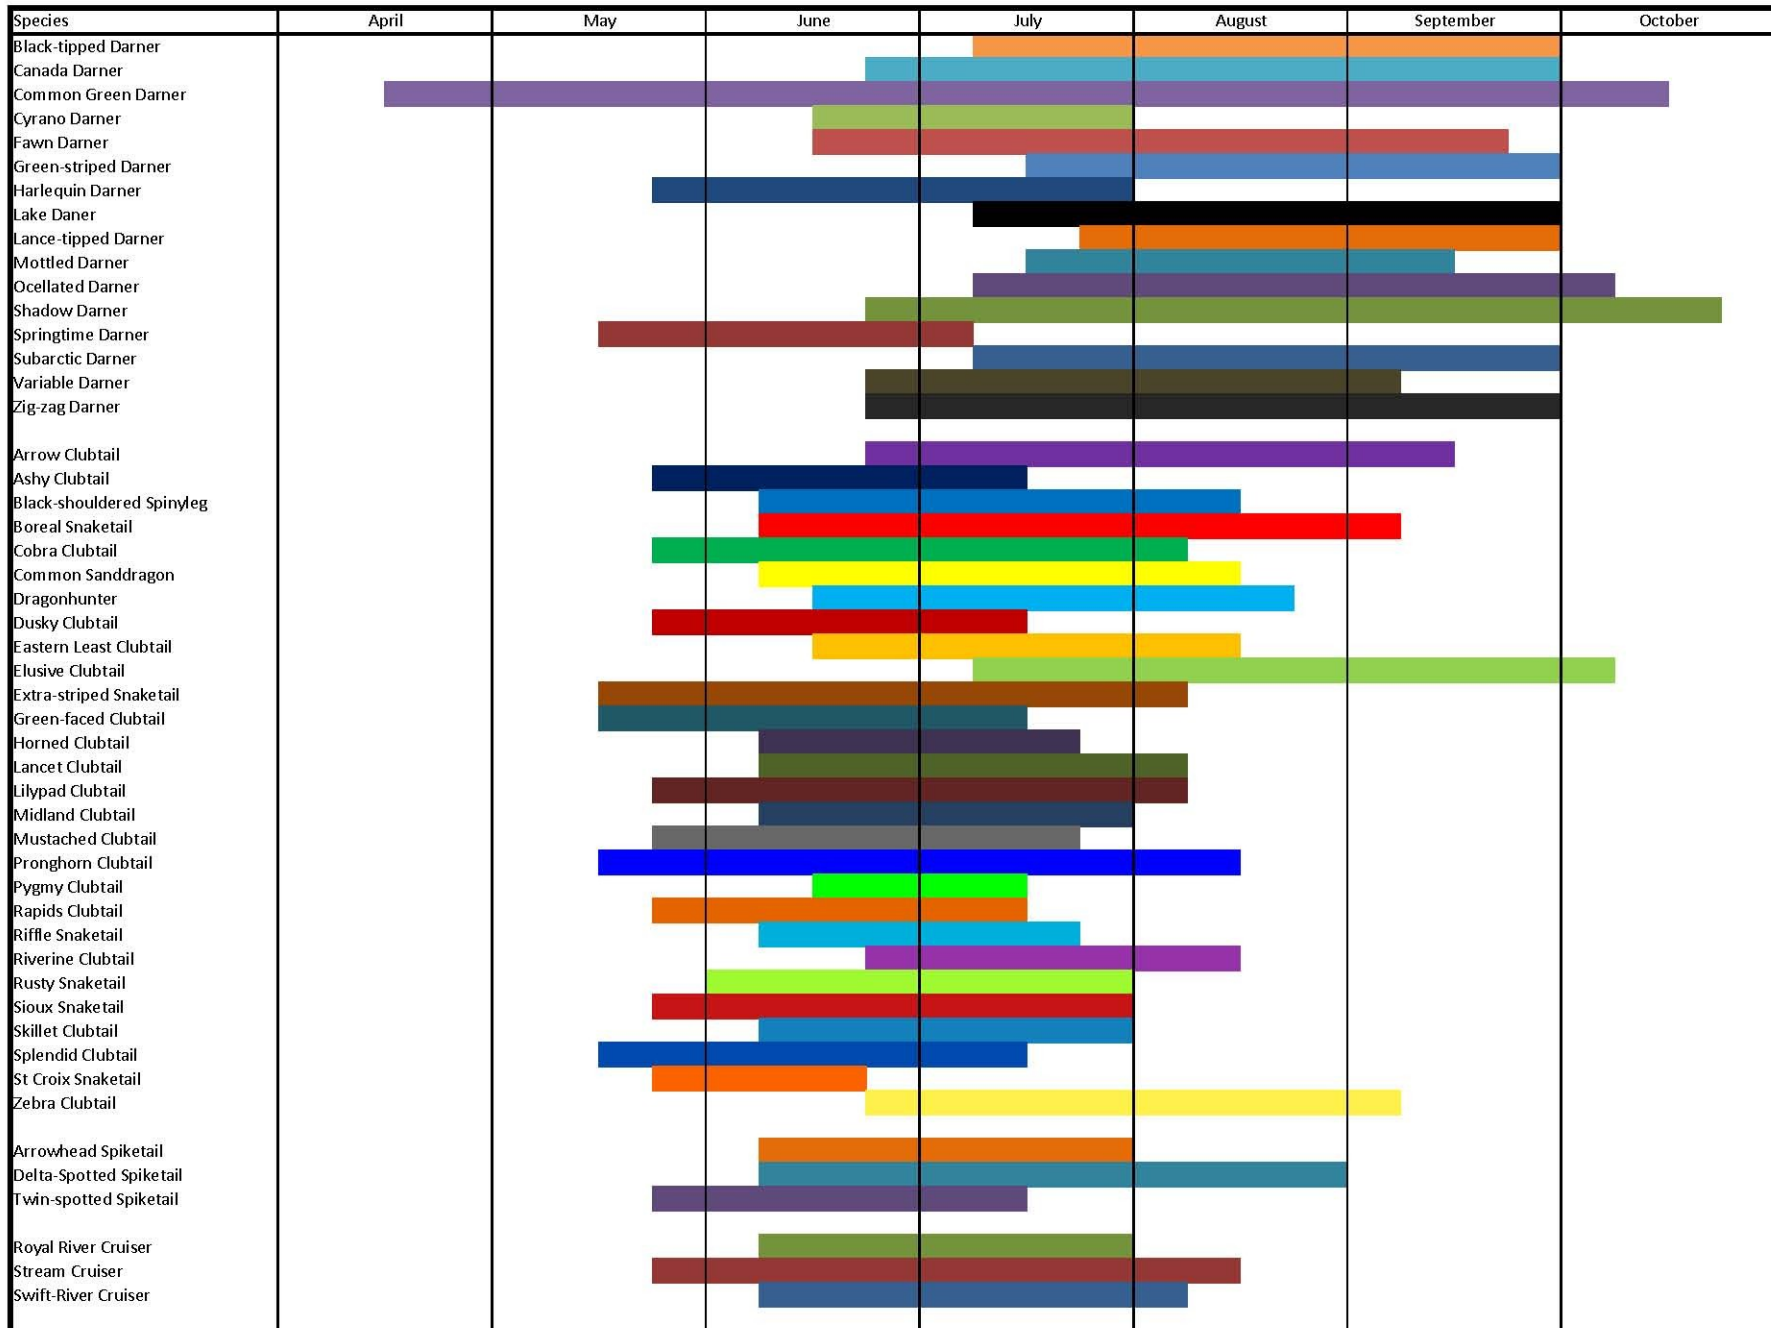

# Minnesota and Wisconsin Dragonfly Phenology Chart

Listed alphabetically and separated by family